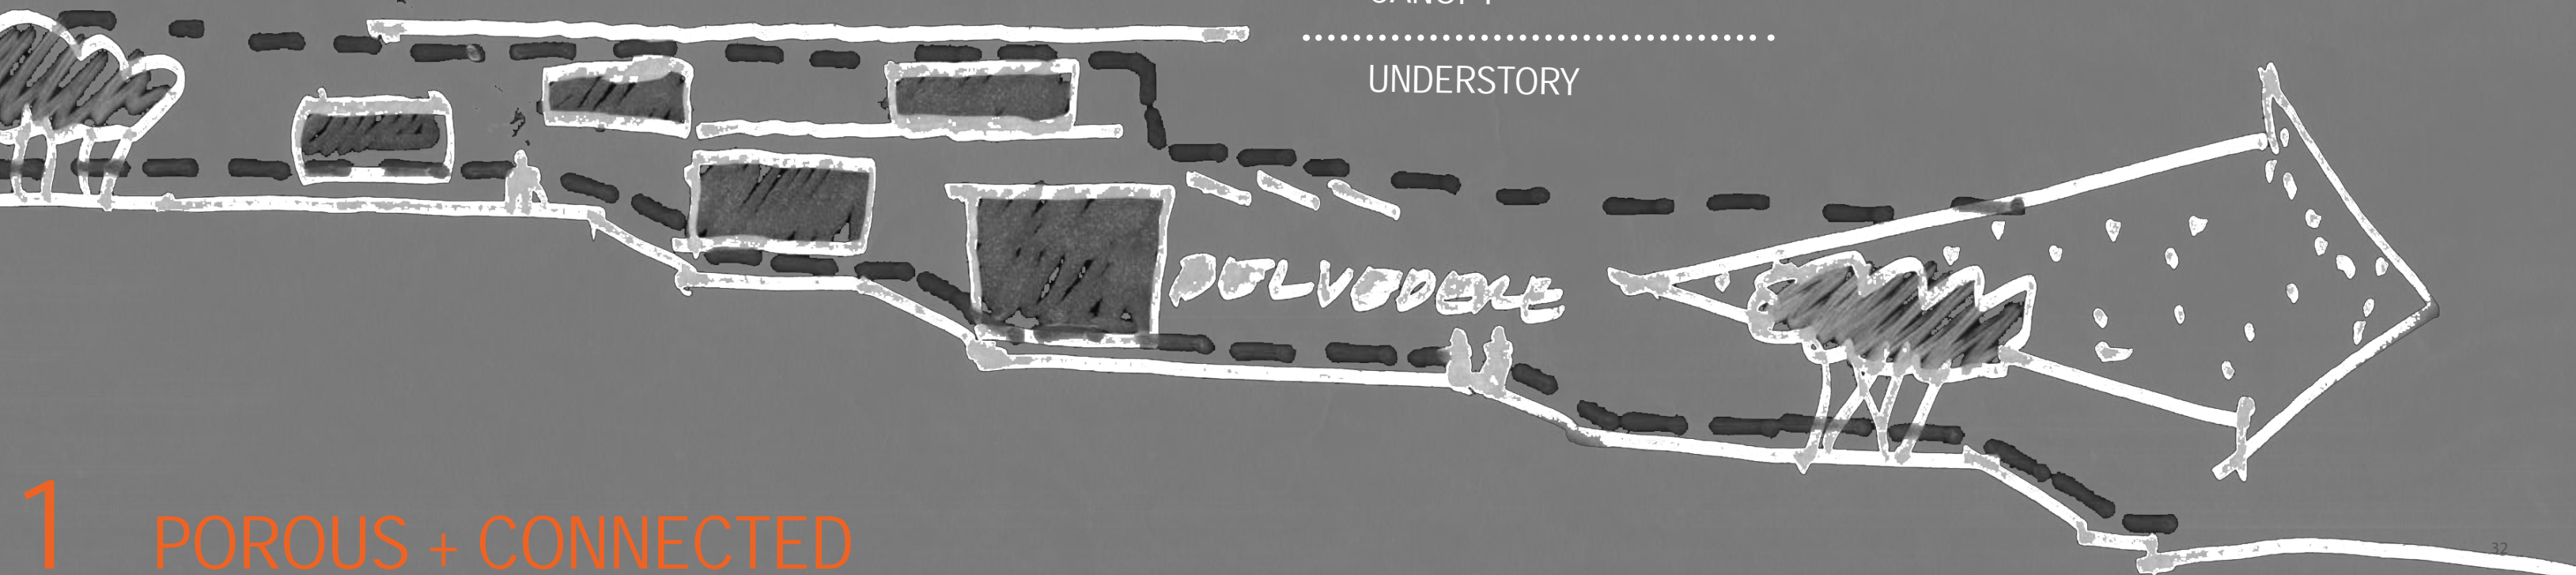

CANOPY

UNDERSTORY

1 POROUS + CONNECTED

NE PLAZA

90'

NW PLAZA

80'

INNOVATION HALL

CONFERENCE ROOMS AS OBJECTS IN SPACE

A SERIES OF BELVEDERES

A SERIES OF BELVEDERES

UNDERSTORY - BELVEDERE

BROOKLYN AVE - ACTIVE LANTERNS

5 THE ACTIVE GROUND PLANE

BELVEDERE AT BURKE GILMAN TRAIL

FOREST

REFRACTIVE

ARTIFACT

TEMPORAL CELEBRATION OF WATER

ALPINE GRANITE

COBBLE

TEXTURE

TEXTURED GROUND PLANE

WATER STEWARDSHIP