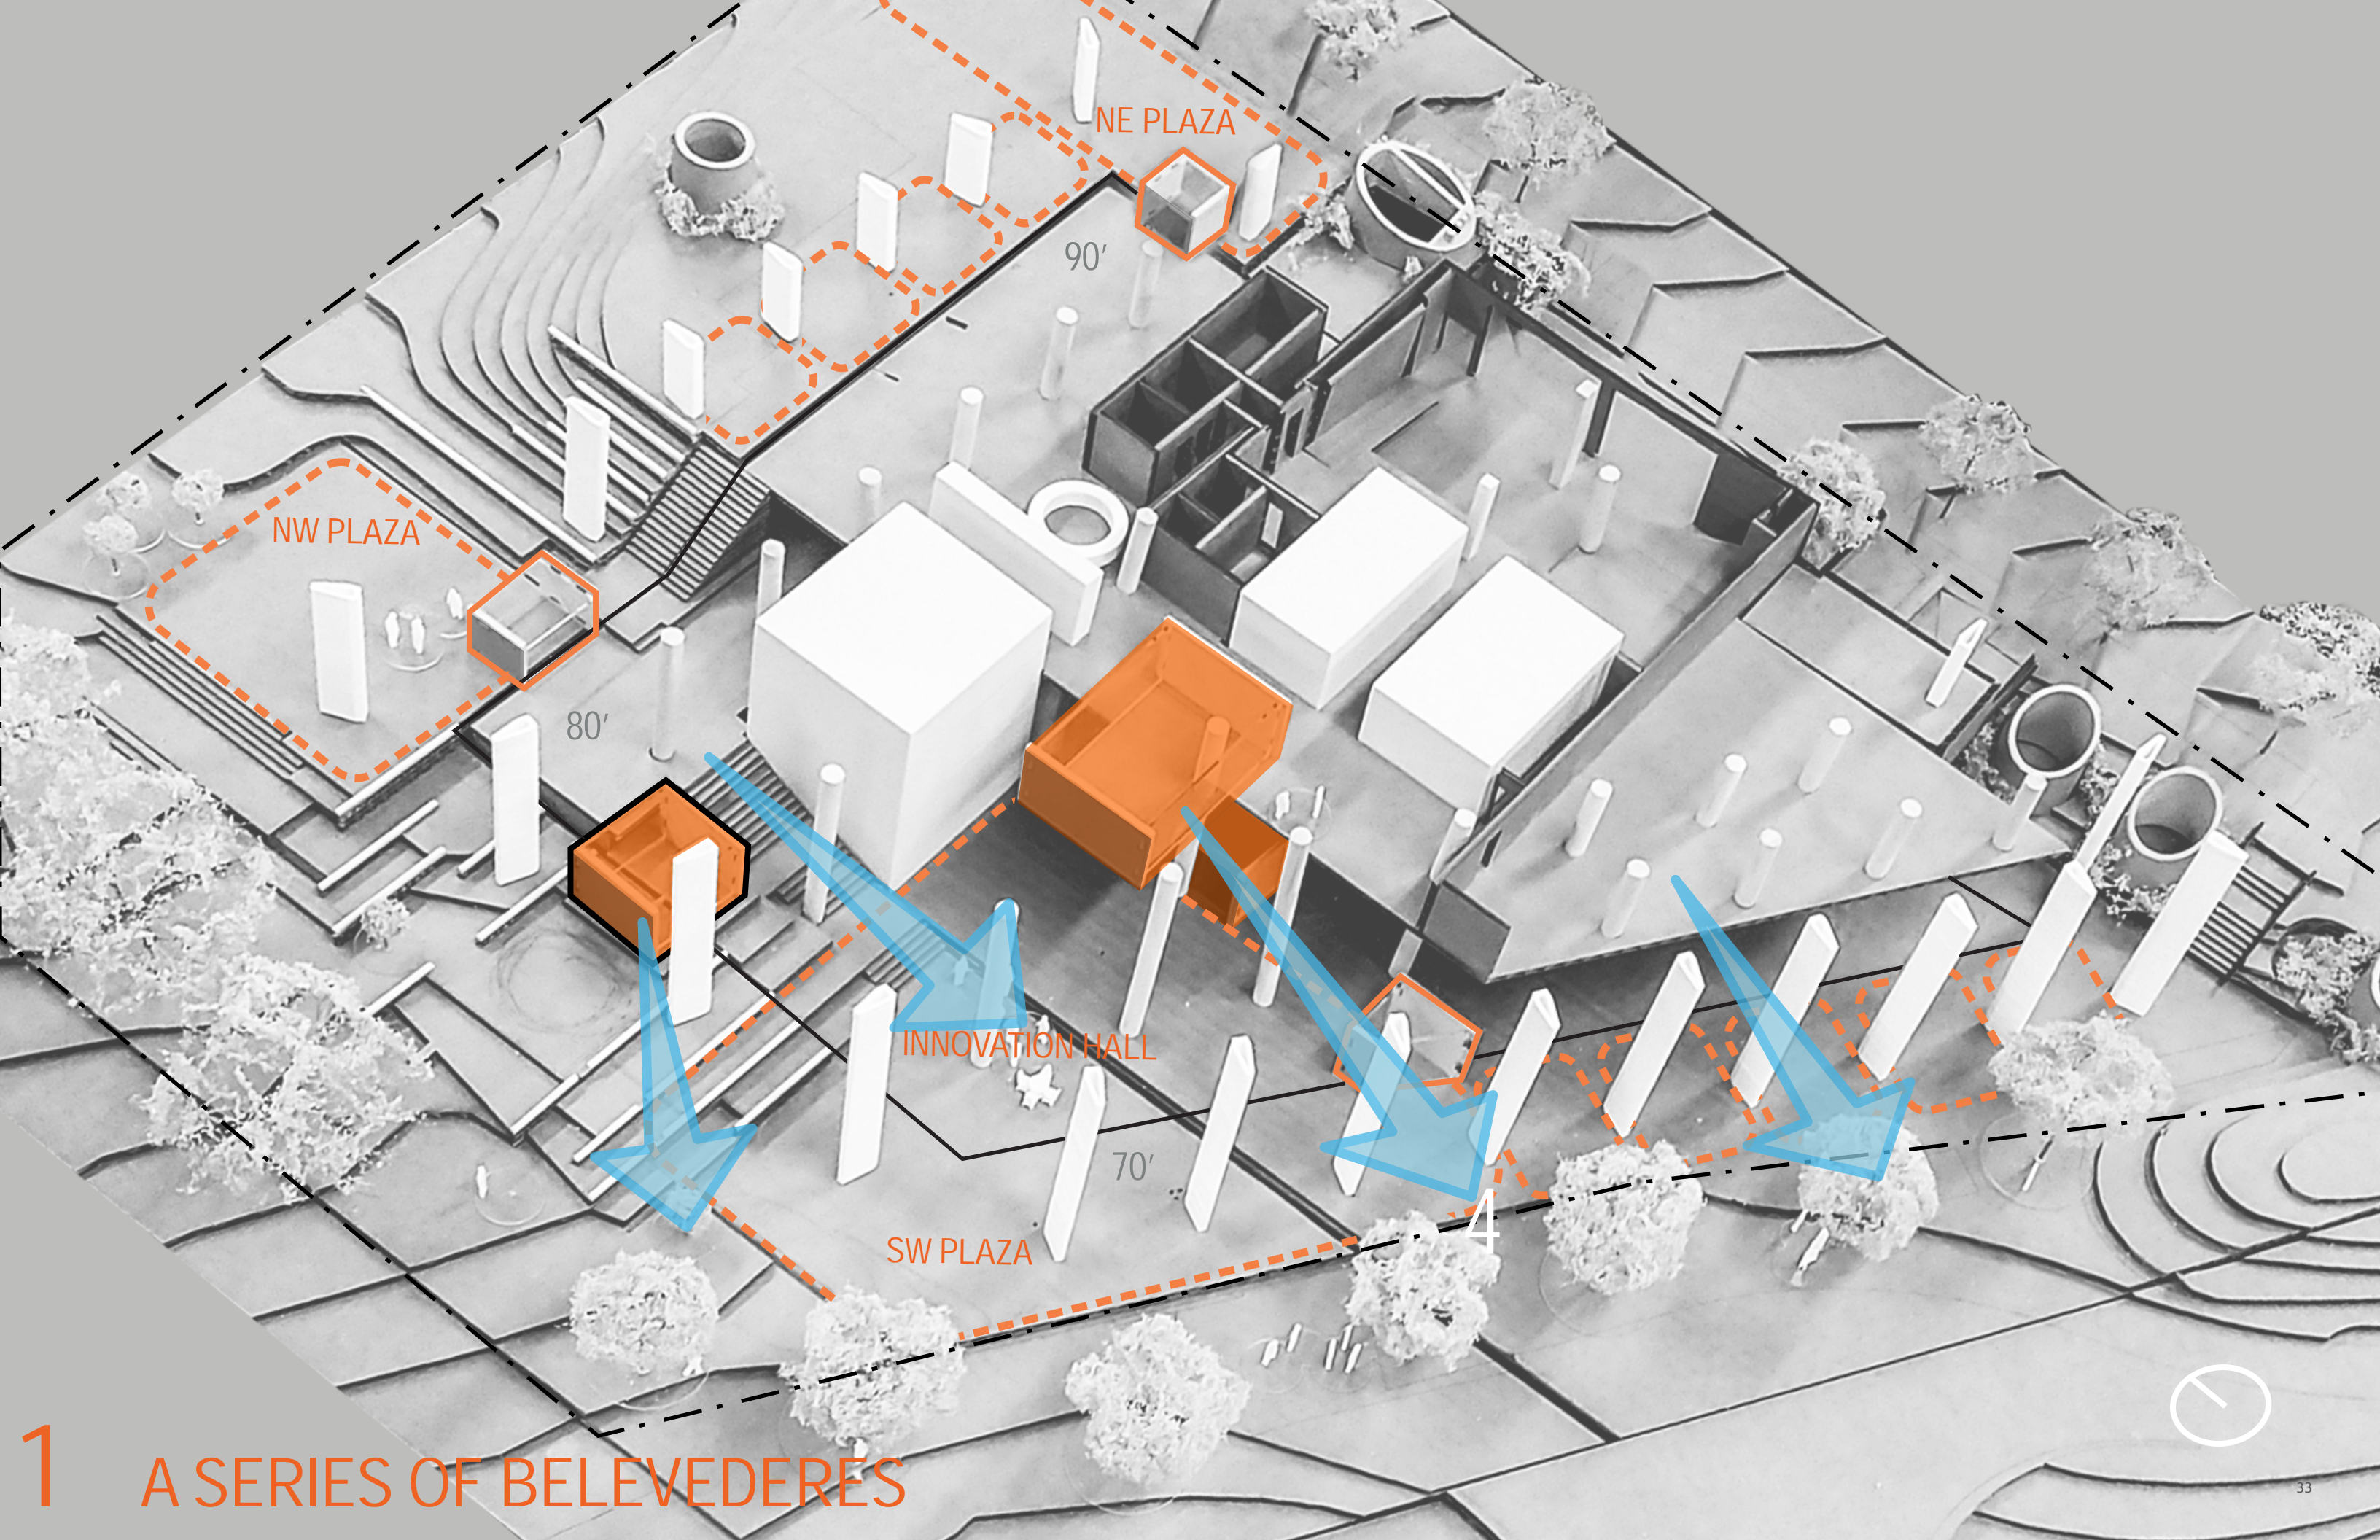

CANOPY

UNDERSTORY

1 POROUS + CONNECTED

NE PLAZA

90'

NW PLAZA

80'

INNOVATION HALL

70'

SW PLAZA

4

1 A SERIES OF BELEVEDERES

1 PAVILIONS - ORIENTATION

WORKING
SURFACES

1 PAVILIONS - WORKING SURFACE

1 PAVILIONS - PRIVACY

CONFERENCE ROOMS AS OBJECTS IN SPACE

A SERIES OF BELVEDERES

A SERIES OF BELVEDERES

UNDERSTORY - BELVEDERE

BROOKLYN AVE - ACTIVE LANTERNS

5 THE ACTIVE GROUND PLANE

BELVEDERE AT BURKE GILMAN TRAIL

FOREST

REFRACTIVE

ARTIFACT

TEMPORAL CELEBRATION OF WATER

ALPINE GRANITE

COBBLE

TEXTURE

TEXTURED GROUND PLANE

WATER STEWARDSHIP