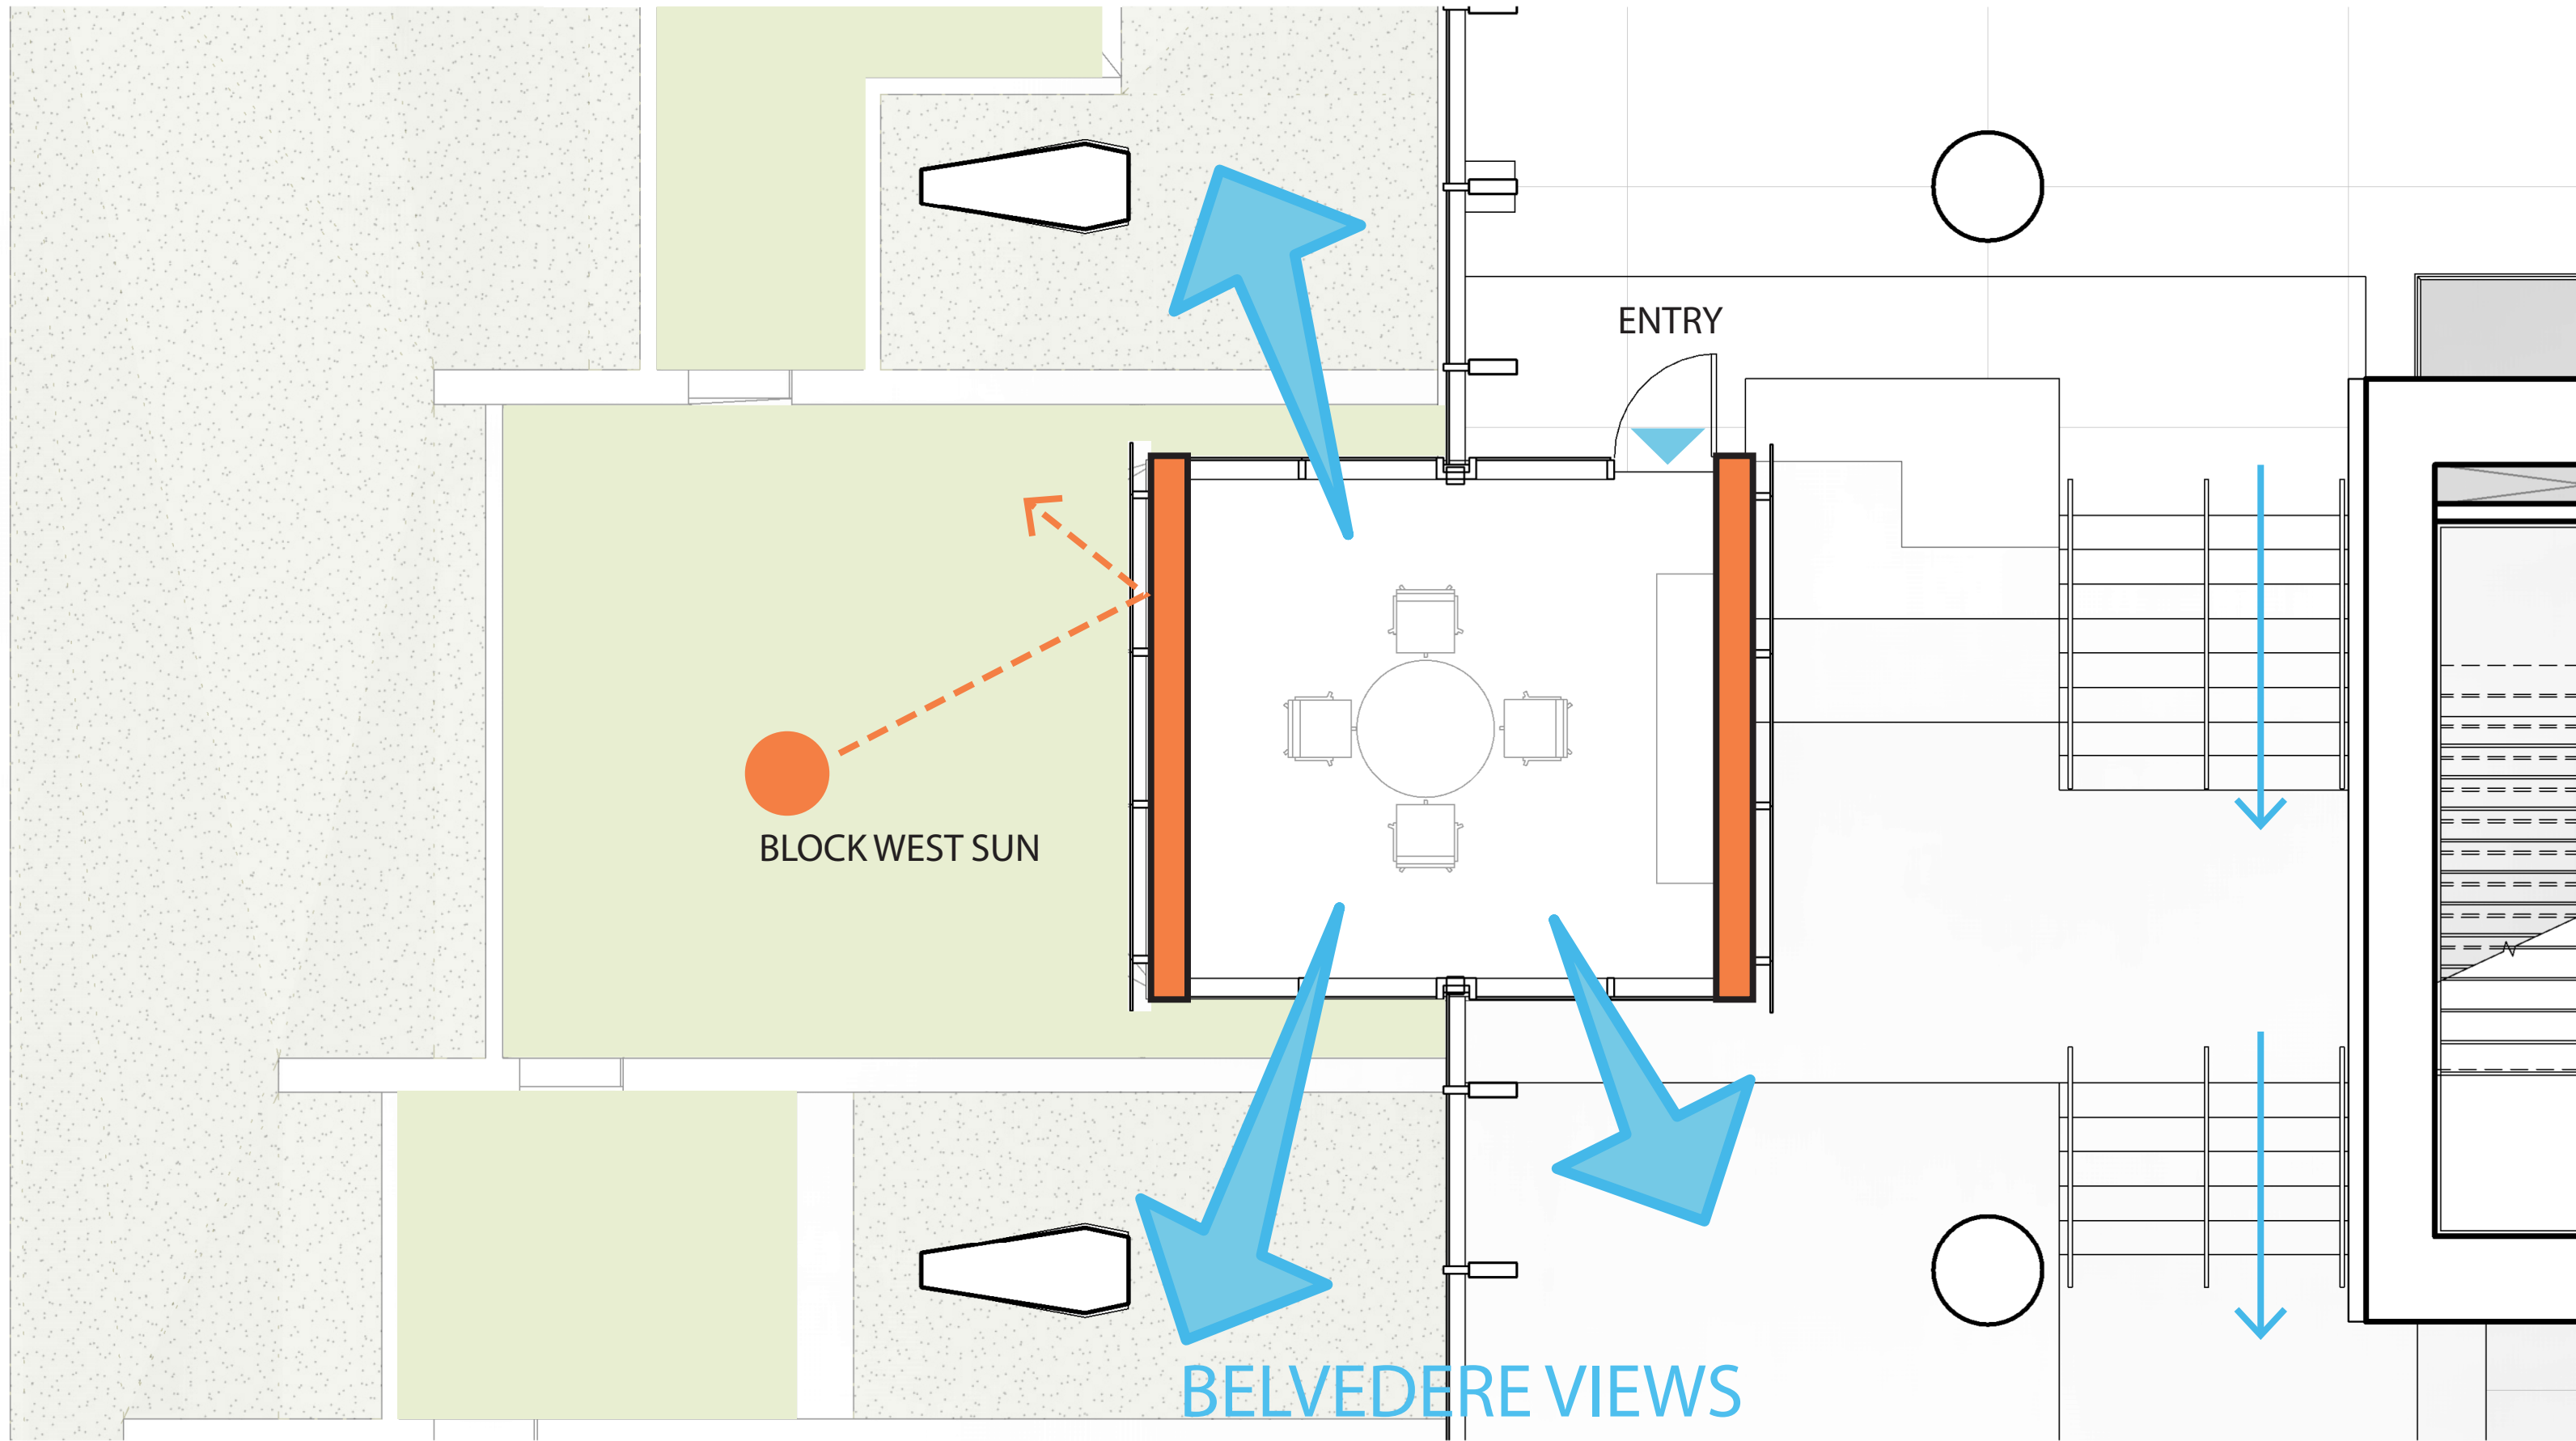

CANOPY

UNDERSTORY

1 POROUS + CONNECTED

NE PLAZA

90'

NW PLAZA

80'

INNOVATION HALL

70'

SW PLAZA

4

1 A SERIES OF BELEVEDERES

1 PAVILIONS - ORIENTATION

WORKING
SURFACES

1 PAVILIONS - WORKING SURFACE

1 PAVILIONS - PRIVACY

CONFERENCE ROOMS AS OBJECTS IN SPACE

A SERIES OF BELVEDERES

A SERIES OF BELVEDERES

UNDERSTORY - BELVEDERE

BROOKLYN AVE - ACTIVE LANTERNS

5 THE ACTIVE GROUND PLANE

BELVEDERE AT BURKE GILMAN TRAIL

FOREST