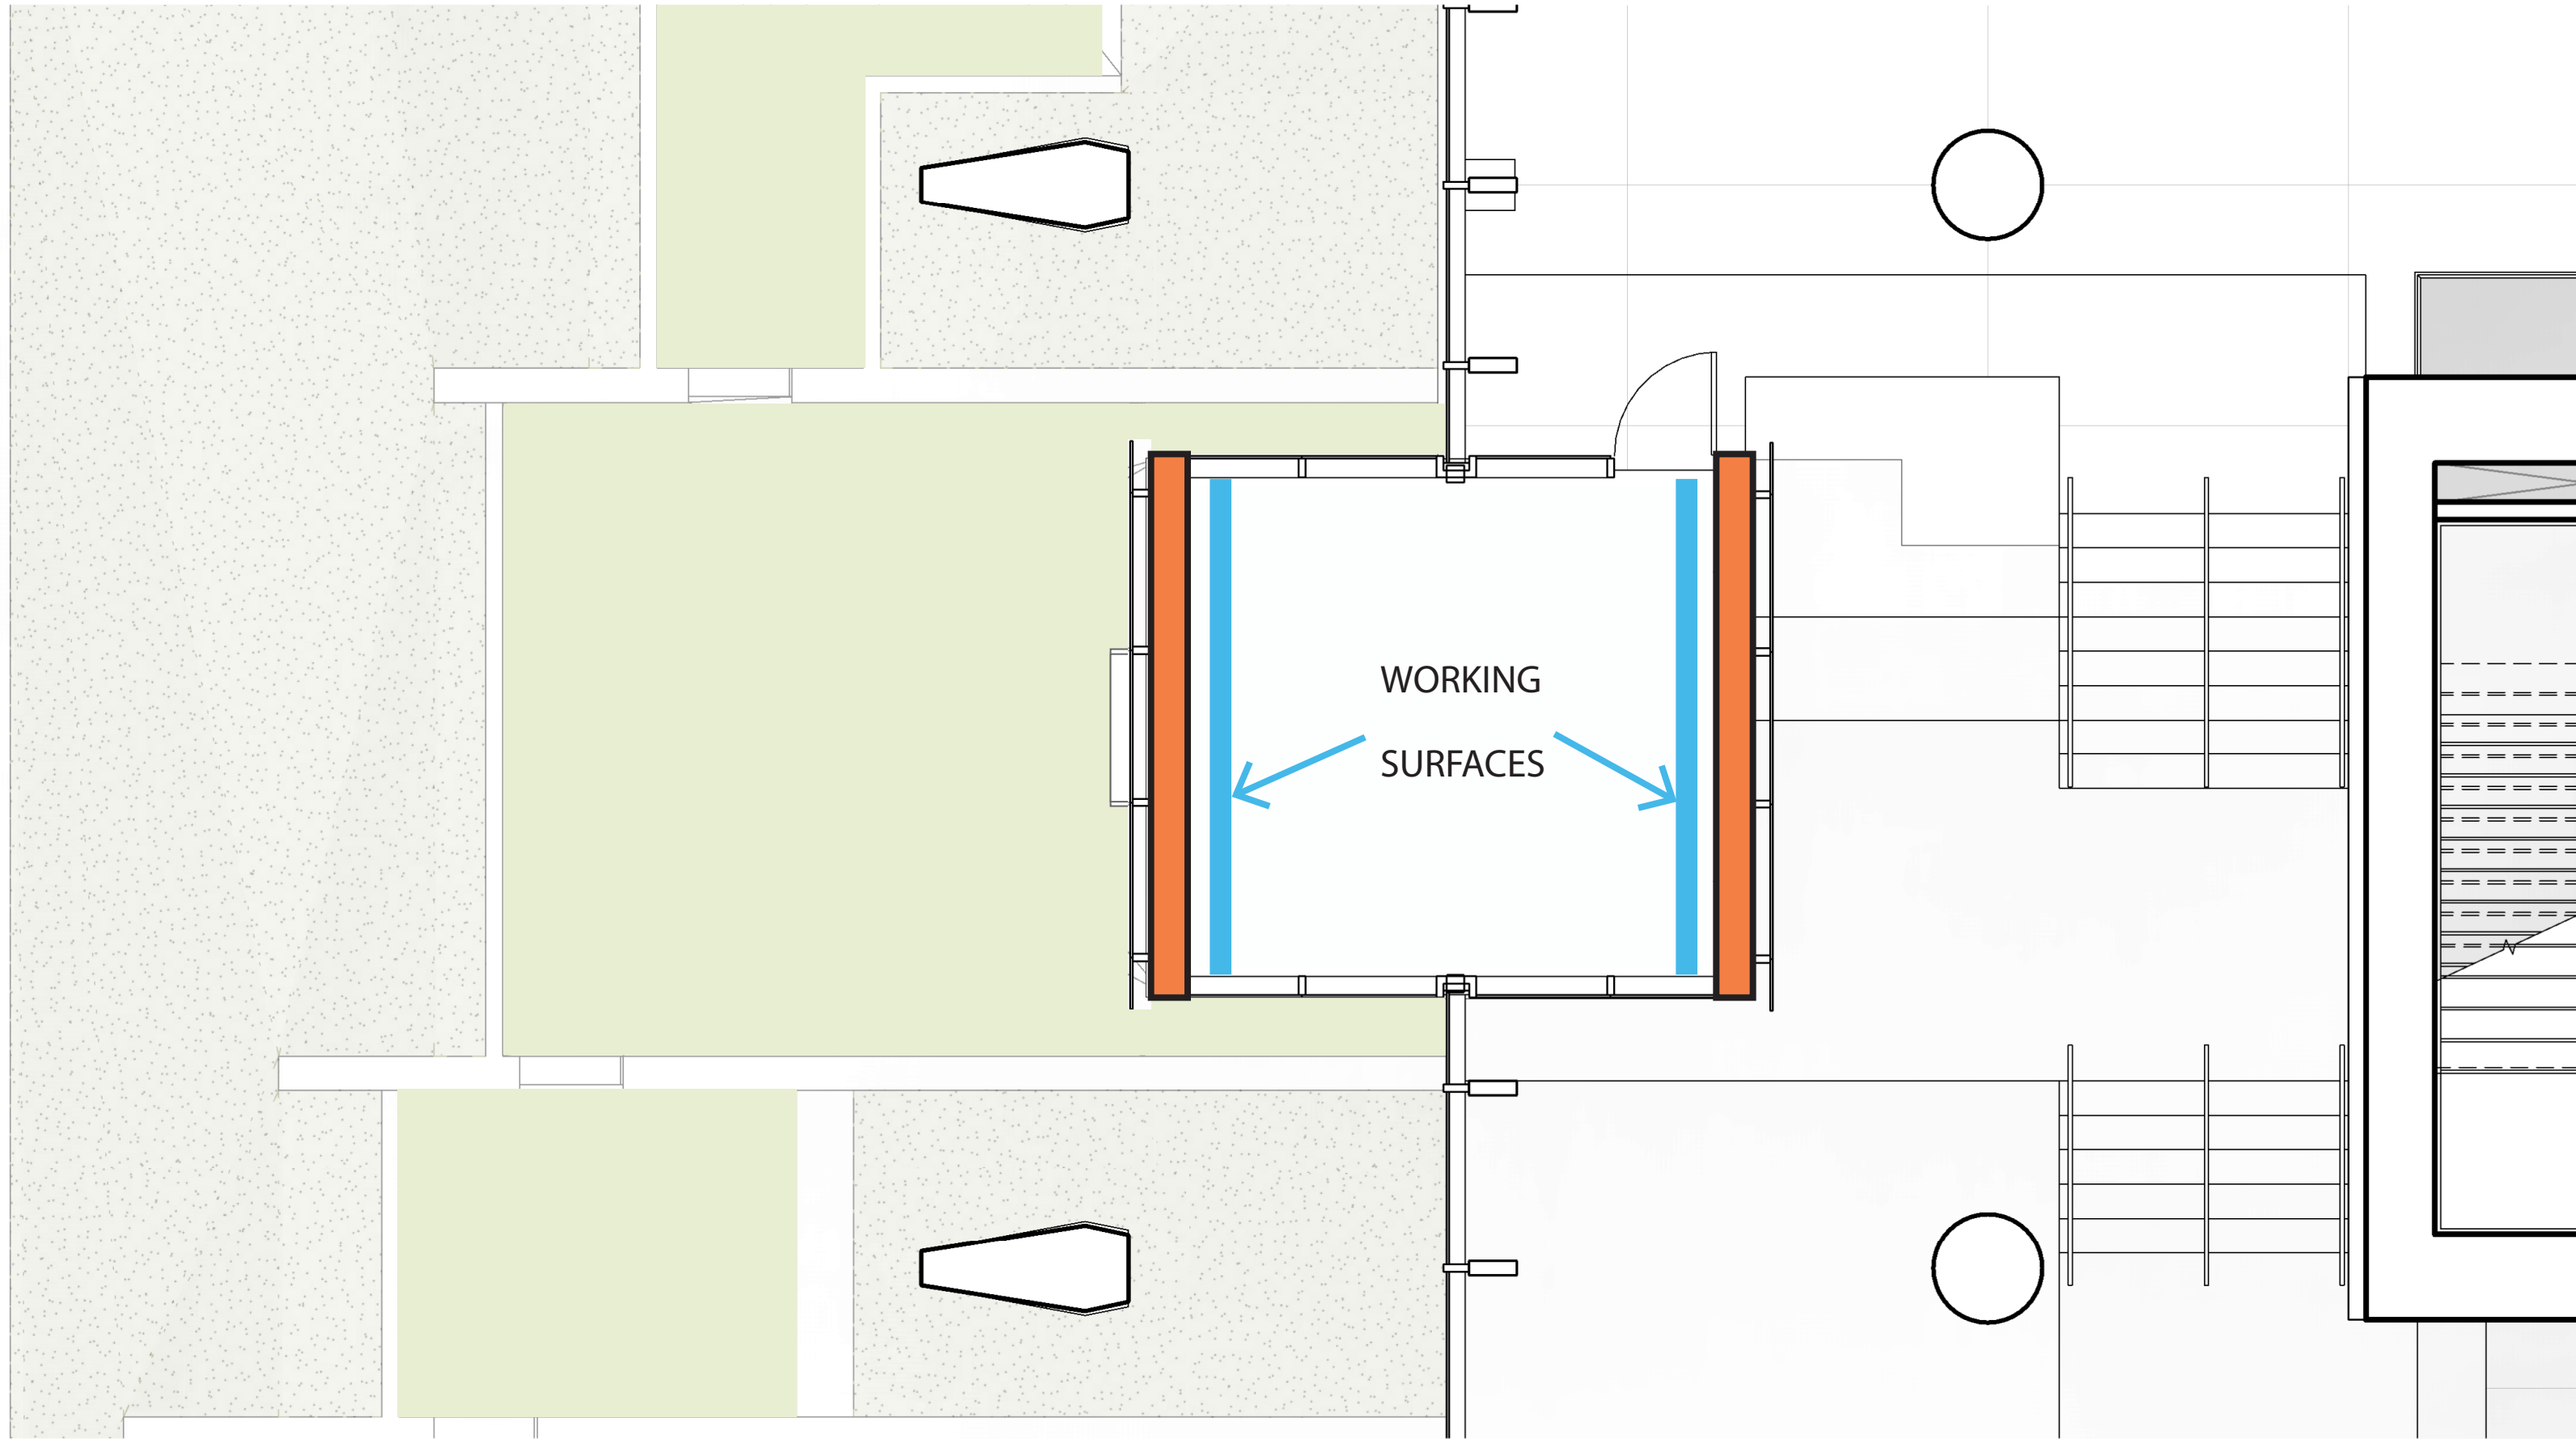

CANOPY

UNDERSTORY

1 POROUS + CONNECTED

NE PLAZA

90'

NW PLAZA

80'

INNOVATION HALL

70'

SW PLAZA

4

1 A SERIES OF BELEVEDERES

1 PAVILIONS - ORIENTATION

WORKING
SURFACES

1 PAVILIONS - WORKING SURFACE

1 PAVILIONS - PRIVACY

CONFERENCE ROOMS AS OBJECTS IN SPACE

A SERIES OF BELVEDERES

A SERIES OF BELVEDERES

UNDERSTORY - BELVEDERE

BROOKLYN AVE - ACTIVE LANTERNS

5 THE ACTIVE GROUND PLANE

BELVEDERE AT BURKE GILMAN TRAIL

FOREST