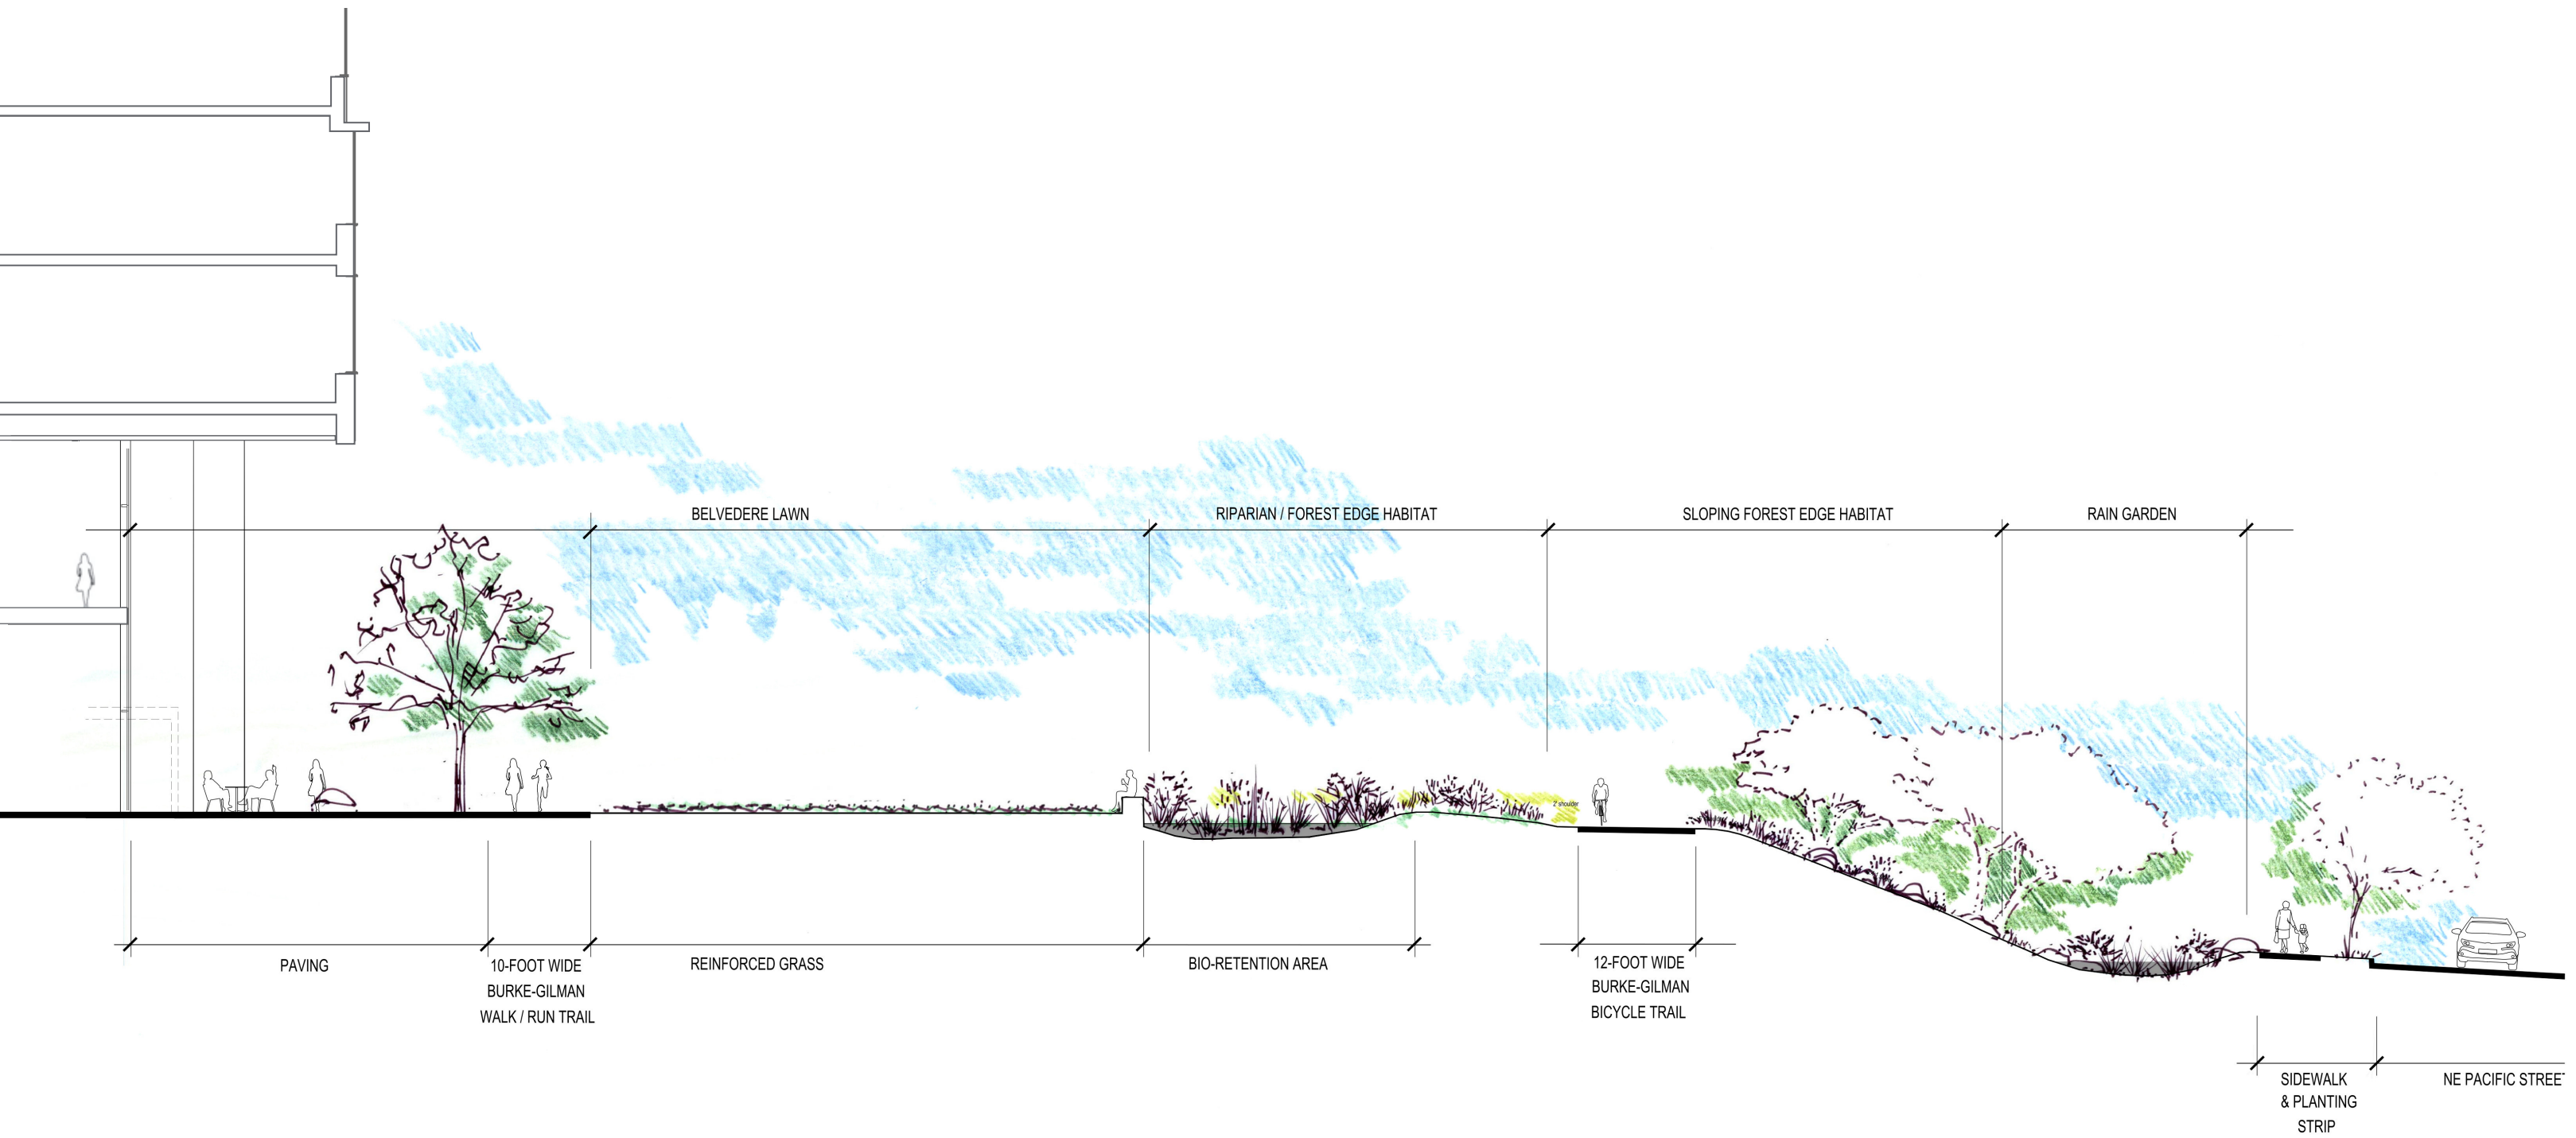

CANOPY

UNDERSTORY

1 POROUS + CONNECTED

NE PLAZA

90'

NW PLAZA

80'

INNOVATION HALL

70'

SW PLAZA

4

1 A SERIES OF BELEVEDERES

1 PAVILIONS - ORIENTATION

WORKING
SURFACES

1 PAVILIONS - WORKING SURFACE

1 PAVILIONS - PRIVACY

CONFERENCE ROOMS AS OBJECTS IN SPACE

A SERIES OF BELVEDERES

A SERIES OF BELVEDERES

UNDERSTORY - BELVEDERE

BROOKLYN AVE - ACTIVE LANTERNS

5 THE ACTIVE GROUND PLANE

BELVEDERE AT BURKE GILMAN TRAIL

FOREST

REFRACTIVE

ARTIFACT

TEMPORAL CELEBRATION OF WATER

ALPINE GRANITE

COBBLE

TEXTURE

TEXTURED GROUND PLANE

WATER STEWARDSHIP