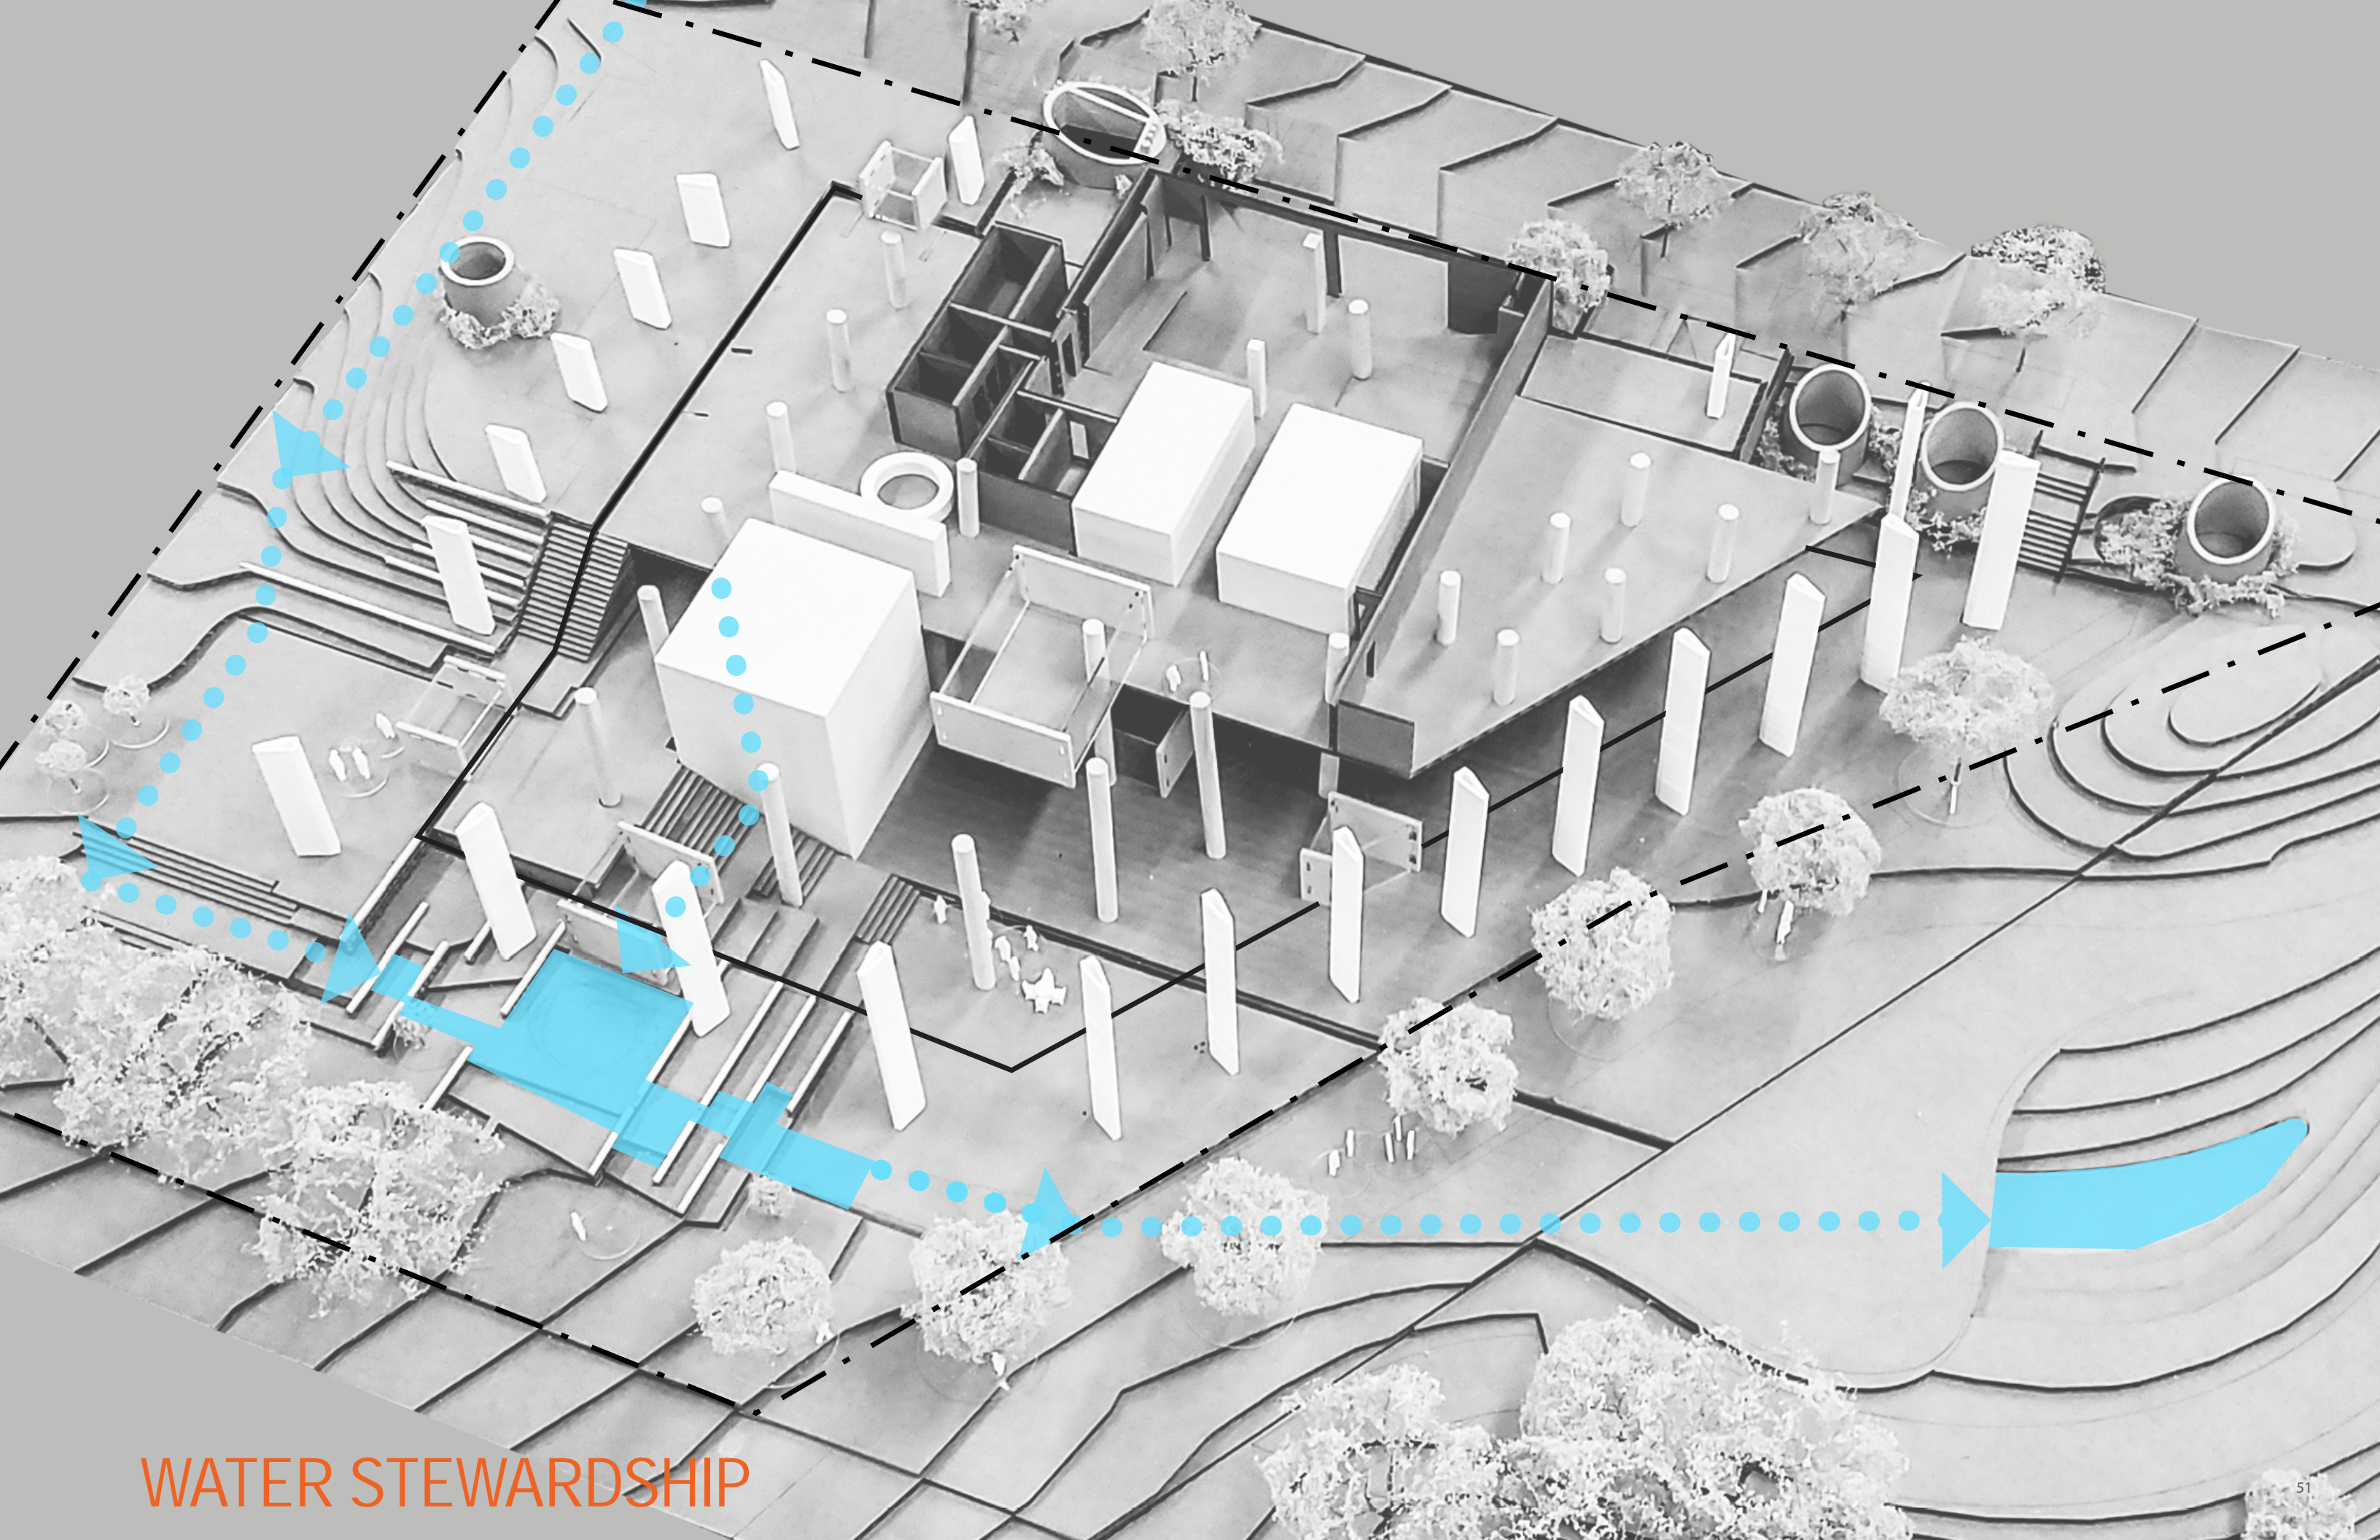

INDOOR & OUTDOOR CONTINUITY

RIPARIAN HABITAT

ROCK MEADOW HABITAT

SALAL & HUCKLEBERRY

SWORDFERN & SALAL

FOREST HABITAT

1 A CONNECTIVE LANDSCAPE

ACTIVE

REFRACTIVE

ARTIFACT

TEMPORAL CELEBRATION OF WATER

ALPINE GRANITE

COBBLE

TEXTURE

TEXTURED GROUND PLANE

WATER STEWARDSHIP