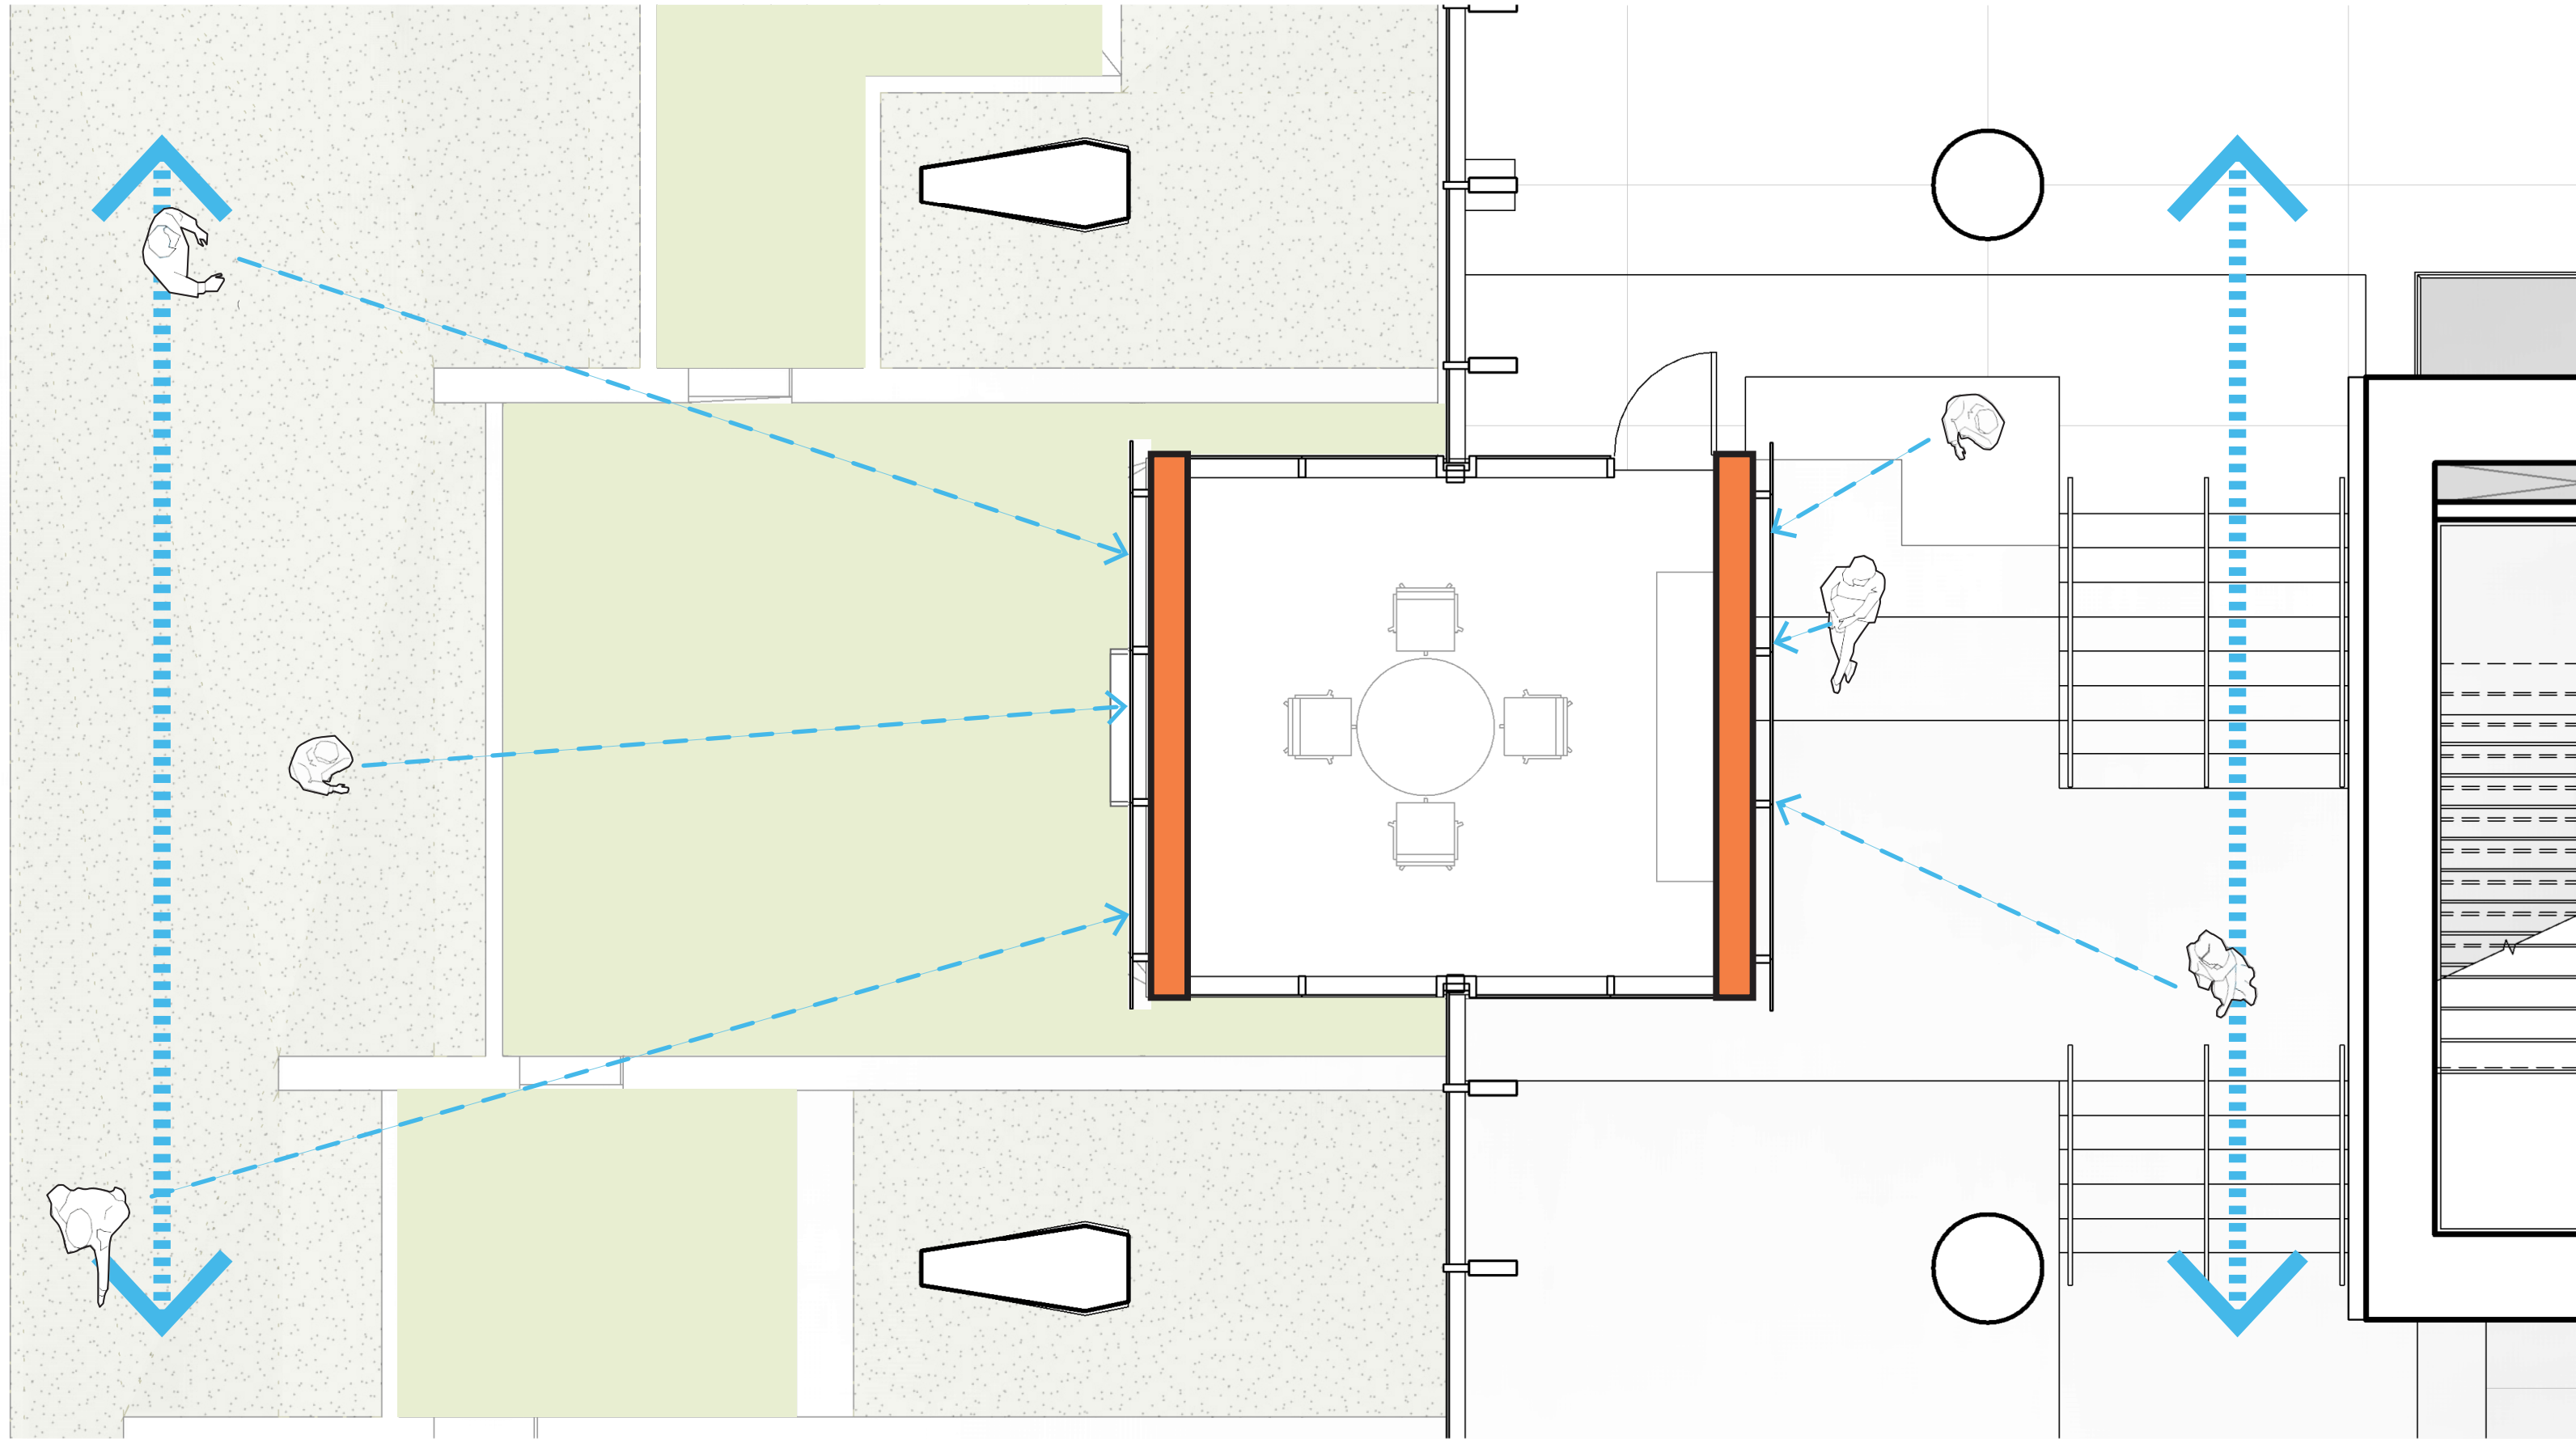

CANOPY

UNDERSTORY

1 POROUS + CONNECTED

NE PLAZA

90'

NW PLAZA

80'

INNOVATION HALL

70'

SW PLAZA

4

1 A SERIES OF BELEVEDERES

1 PAVILIONS - ORIENTATION

WORKING
SURFACES

1 PAVILIONS - WORKING SURFACE

1 PAVILIONS - PRIVACY

CONFERENCE ROOMS AS OBJECTS IN SPACE

A SERIES OF BELVEDERES

A SERIES OF BELVEDERES

UNDERSTORY - BELVEDERE

BROOKLYN AVE - ACTIVE LANTERNS

5 THE ACTIVE GROUND PLANE

BELVEDERE AT BURKE GILMAN TRAIL

FOREST